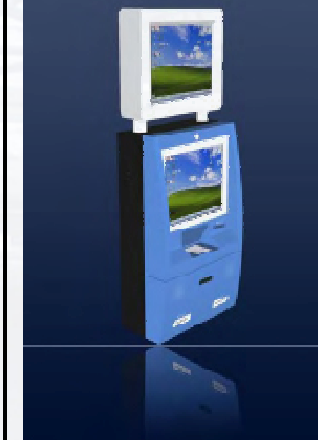

WM7802

WM7813